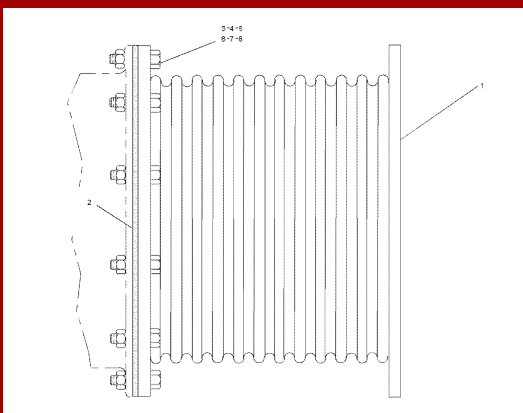

January *SPECIAL!*

MJ
GASKET
YOUR BEST
ENGINE PARTNER

5L3773

GASKET-EXHAUST ELBOW

Compatible Models:

C18

C30

3500 Series