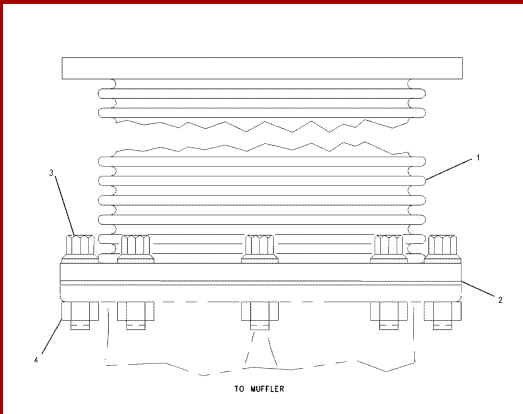

January *SPECIAL!*

MJ
GASKET
YOUR BEST
ENGINE PARTNER

5L3773

GASKET-EXHAUST ELBOW

Compatible Models:

C18

C30

3500 Series